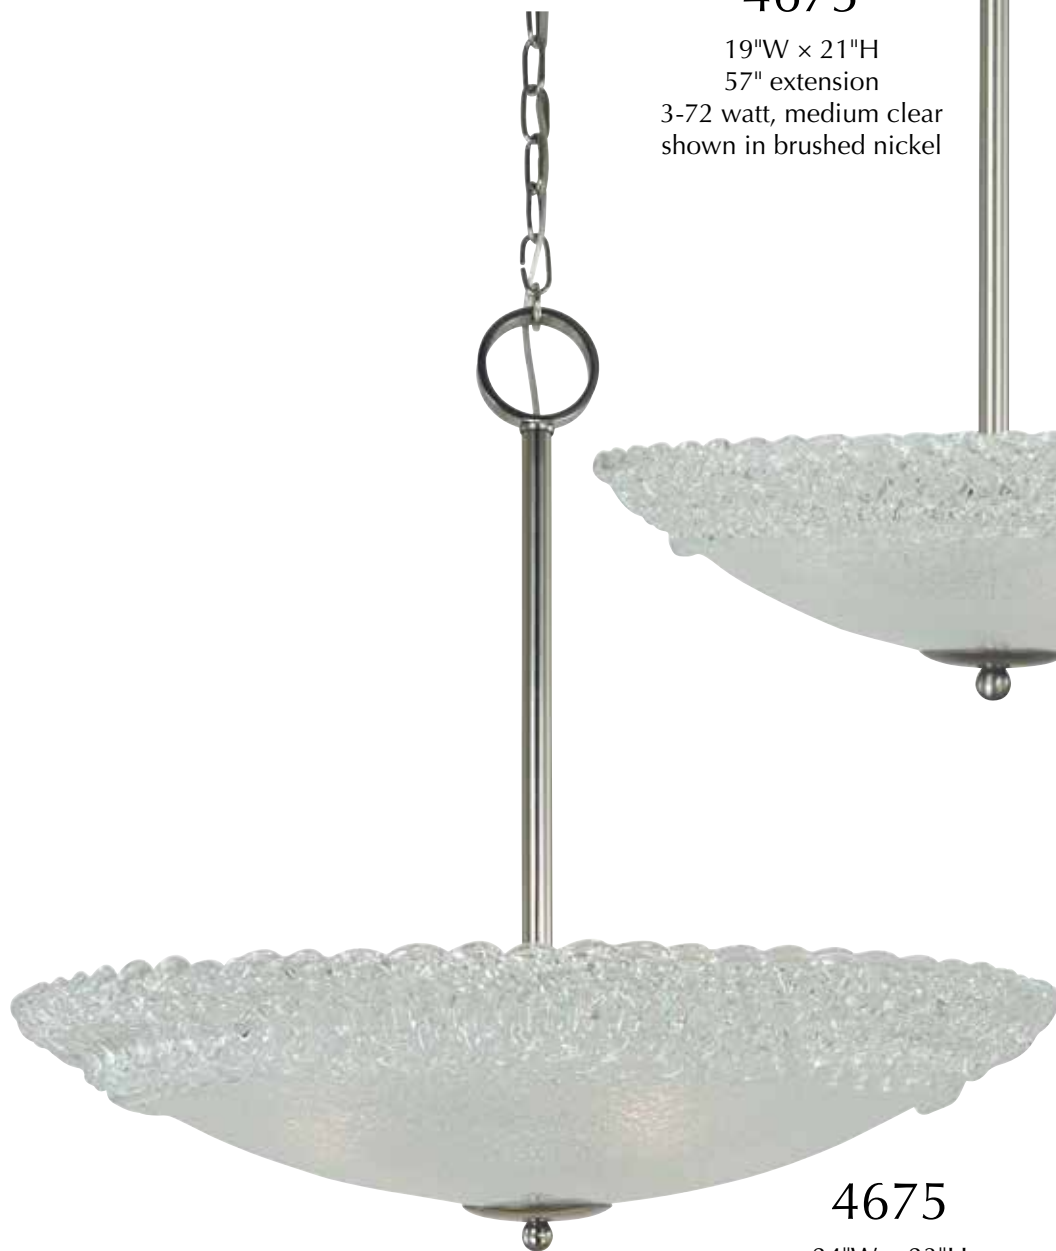

4675

24"W × 23"H
59" extension
4-72 watt, medium clear
shown in polished nickel