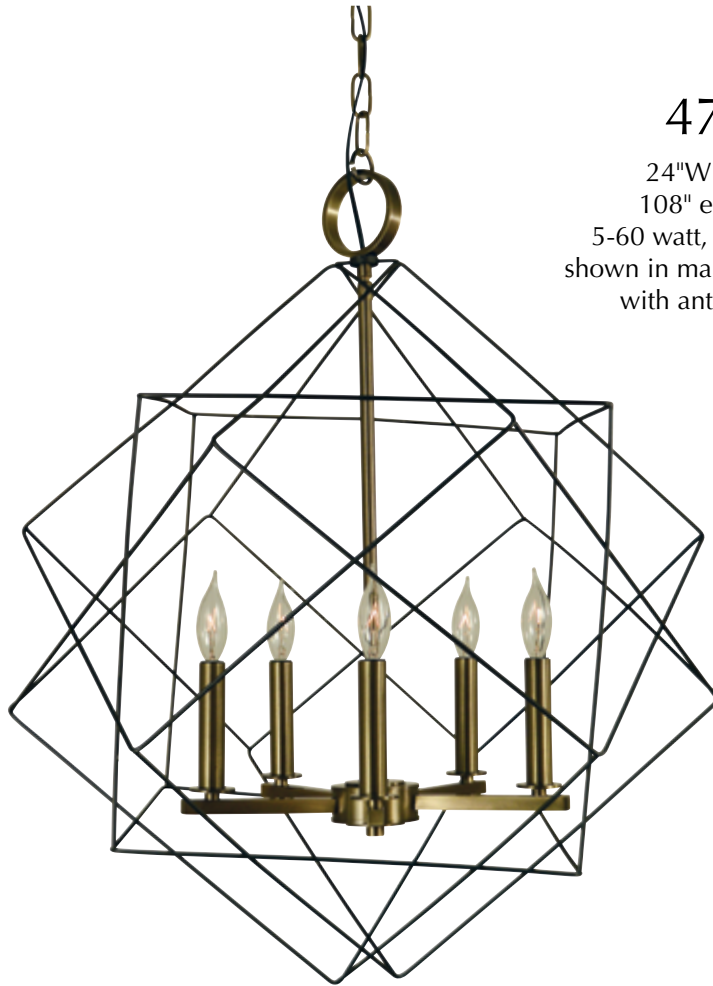

4655

23"W × 25"H
108" extension
6-60 watt, candle clear
shown in polished nickel with
matte black accents

etoile

4708

36"W × 41"H

113" extension

8-60 watt, candle clear
shown in satin pewter
with polished nickel