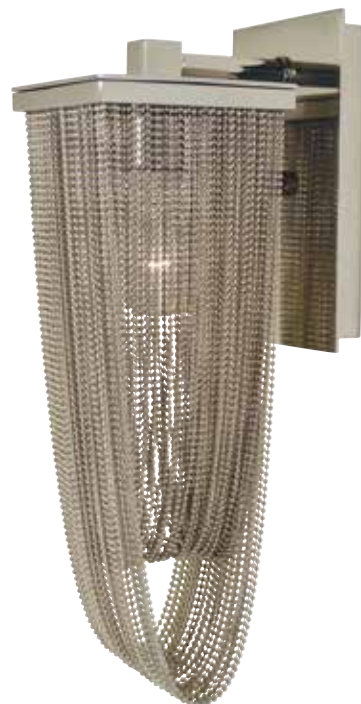

4746

48"W × 7"H × 7"D
6-60 watt, G16½ clear
shown in brushed nickel

genesis

4638

40"W × 6"D
12", 18", 24", 30", 36", 42" Overall Heights
4-72 watt, medium clear
shown in polished nickel

4631

5"W × 16"H × 7"D
1-72 watt, medium clear
shown in polished nickel